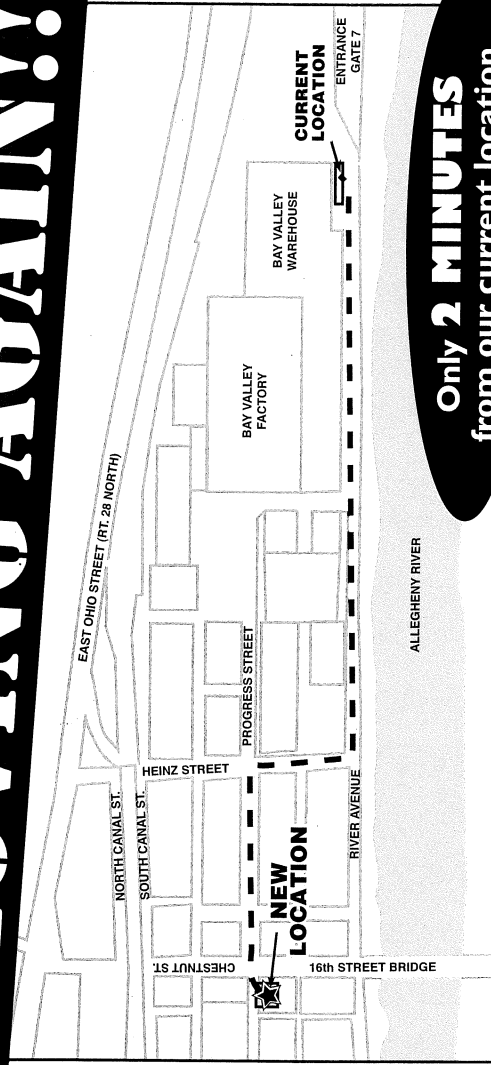

MOVING AGAIN!!

HEINZ-DEL MONTE
FEDERAL CREDIT UNION

Effective July 27, 2010

Announces
the main office
of your credit union's

**NEW
LOCATION**

Hours will remain:

Monday & Wednesday 7:00 am - 5:30 pm
Tuesday, Thursday & Friday 7:00 am - 3:30 pm